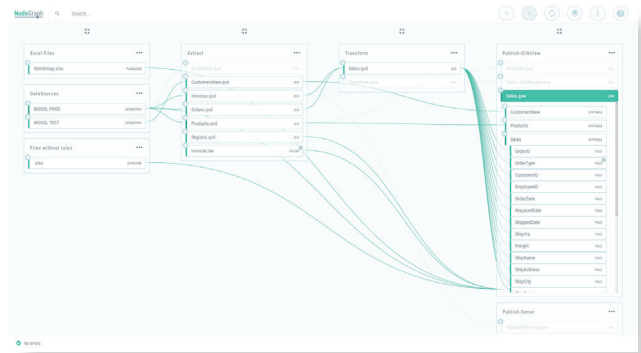

NodeGraph

**Because everyone
has the right to
understand their
data**

Put governance first

Secure and maintain a seamless governance infrastructure with the help of our data governance tools.

Explore data lineage

Visualize and trace where your data comes from and how it is connected – from data source to end-user application.

Stay up-to-date

Generate your Qlik® documentation automatically and stay up-to-date with the help of test and visualization tools.

Trust your data

Gain understanding of what goes on behind the scenes of your Qlik® Solution by using our testing, governance, and visualization features.

Now you can test your data!

With the help of **unit and regression testing**, our Test Module secures that your data is following your set guidelines – allowing you to feel secure in your data.