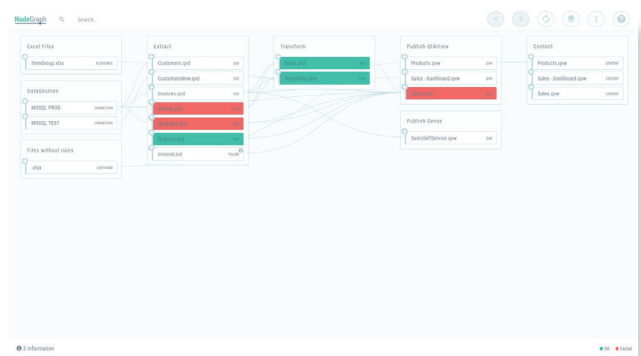

NodeGraph

**Because everyone
has the right to
understand their
data**

Put governance first

Secure and maintain a seamless governance infrastructure with the help of our data governance tools.

Explore data lineage

Visualize and trace where your data comes from and how it is connected – from data source to end-user application.

Stay up-to-date

Generate your Qlik® documentation automatically and stay up-to-date with the help of test and visualization tools.

Trust your data

Gain understanding of what goes on behind the scenes of your Qlik® Solution by using our testing, governance, and visualization features.

Now you can test your data!

With the help of **unit and regression testing**, our Test Module secures that your data is following your set guidelines – allowing you to feel secure in your data.